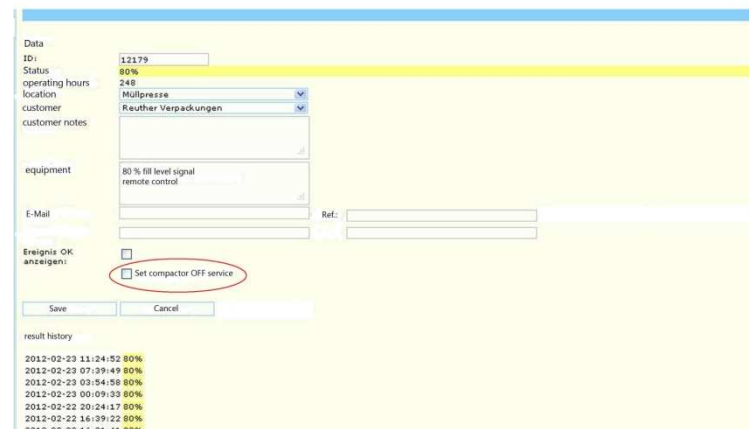

...a cooperation of BERINGER GmbH and Setron GmbH Germany

Functions

Status	yellow	container fill level is 80 %
Status	orange	container fill level is 100%
Status	red	disturbance
Status	green	normal
Status	grey	reducer is buffer
Status	blue	reducer is on the road

Set reducer off service:

ReCos offers you the possibility to set the compactor off service while it is located anywhere! Just tick "set compactor OFF service" on your computer and the control panel is locked. It is impossible for your customer to set the compactor back in service without contacting you. To operate the reducer again, undo the tick at "set compactor OFF service" on your computer.