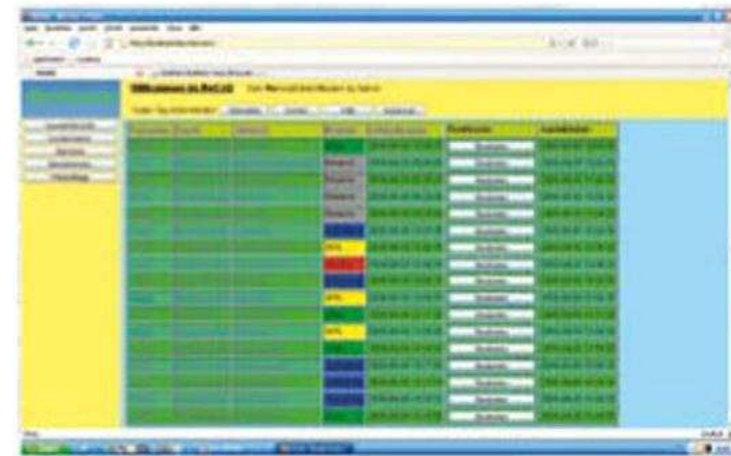

...a cooperation of BERINGER GmbH and Setron GmbH Germany

Functions

Status	yellow	container fill level is 80 %
Status	orange	container fill level is 100%
Status	red	disturbance
Status	green	normal
Status	grey	reducer is buffer
Status	blue	reducer is on the road

Set reducer off service:

ReCos offers you the possibility to set the compactor off service while it is located anywhere! Just tick "set compactor OFF service" on your computer and the control panel is locked. It is impossible for your customer to set the compactor back in service without contacting you. To operate the reducer again, undo the tick at "set compactor OFF service" on your computer.